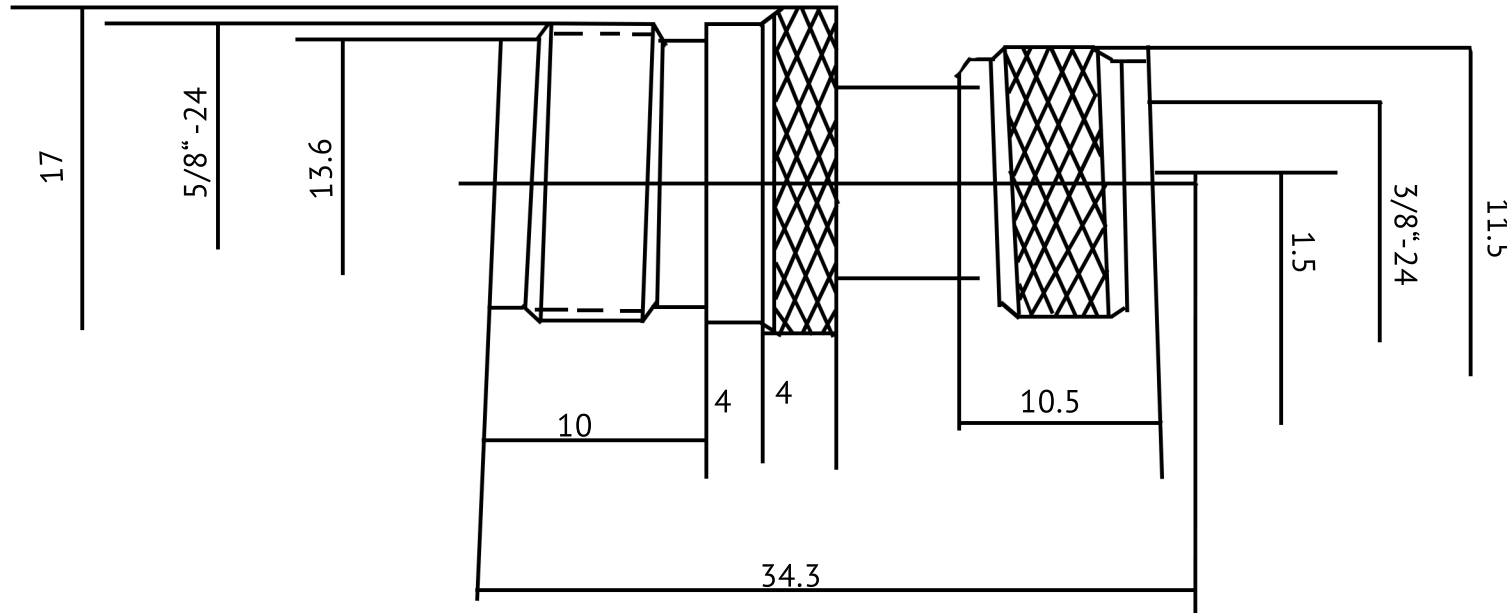

Product Photo

Show Me
CABLES

an INFINIT® brand

www.showmecables.com
888-519-9505 | sales@showmecables.com

Title

N Female to Mini UHF Male Adapter

Part Number

889

Notes

1. Unless otherwise specified all dimensions are nominal
2. All specifications are subject to change without notice at any time
3. Dimensions are in millimeters